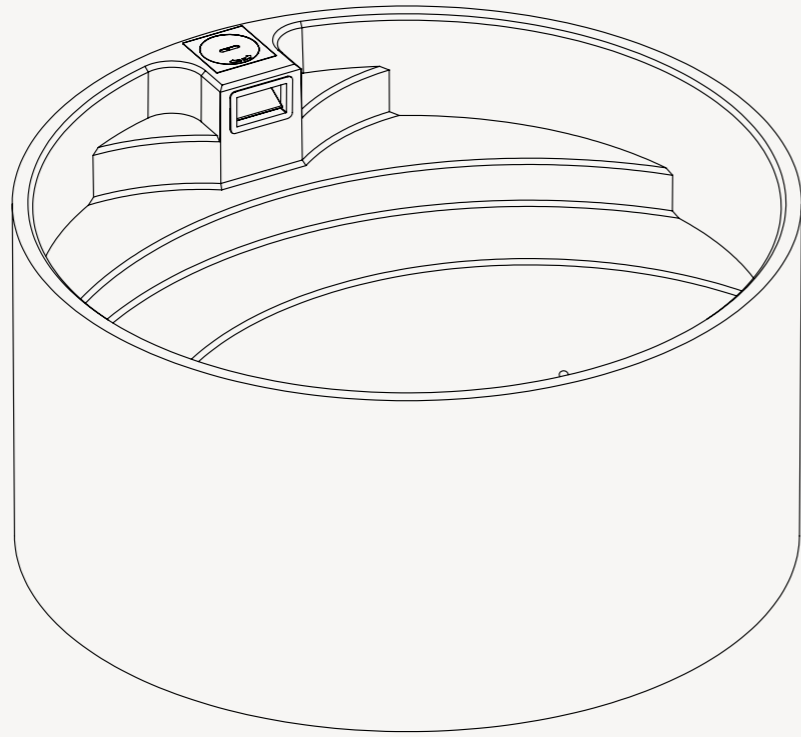

Plungie Arena

3.5m diameter

Say hello to the Plungie Arena - the precast concrete pool of your dreams! The perfect fit for any size yard, the Plungie Arena's round shape makes it the top choice for homeowners looking for a great solution for lounging or recreational swims.

A circular pool 3.5m wide and with plenty of bench space, the Plungie Arena is the ideal pool for bringing together family and friends on hot summer days.

INCLUSIONS

- Highly engineered concrete pool shell
- High performance ecoFinish interior
- Spa electrics multi-coloured LED light
- Poolrite innoSkim skimmer box
- Pre-fitted hydrostatic valve
- Two (2) pre-plumbed returns
- 10 year structural warranty and internal ecoFinish warranty

View the
Arena online

External Diameter 3500mm

Diameter	External 3500mm	Internal 3320mm
Height	External 1690mm	Internal 1590mm
Volume	9,150 L	
Dry Weight	7,000 Kg	
Wet Weight	16,150 Kg	
Bench Space	3.2m ²	