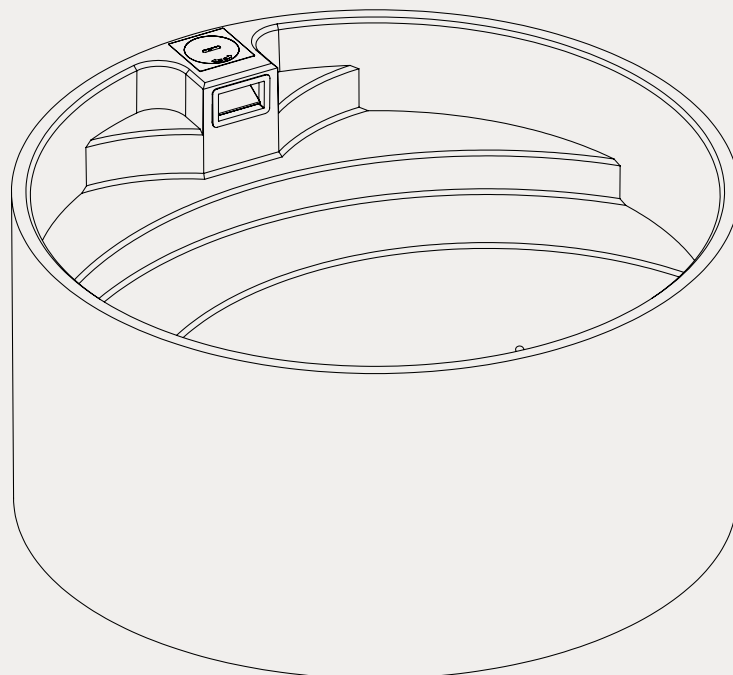

PLUNGIE SPECIFICATIONS

Plungie Arena

Specifications + Dimensions

V 3.0

Download our BIM content library including Autocad, Revit and Archicad.

Plungie BIM solutions have been developed to industry best practices – enabling you to easily and efficiently plan, design and specify a pool into your next design.

Plungie **Arena**
3.5m diameter

Plungie **Studio**
3.6m x 2.2m

Plungie **Original**
4.6m x 2.5m

Plungie **Max**
6m x 3m

Whilst Plungie Pty Ltd has made every effort to ensure the accuracy and effectiveness of this information, we make no representation as to the accuracy or effectiveness of the information and take no responsibility for any loss, damage or injury which may be caused as a direct or indirect result of the use of this information.

Plungie Arena

3.5m diameter

Say hello to the Plungie Arena - the precast concrete pool of your dreams! The perfect fit for any size yard, the Plungie Arena's round shape makes it the top choice for homeowners looking for a great solution for lounging or recreational swims.

View the
Arena online

External Diameter 3500mm

Diameter	External 3500mm	Internal 3320mm
Height	External 1690mm	Internal 1590mm
Volume	9,150 L	
Dry Weight	7,000 Kg	
Wet Weight	16,150 Kg	
Bench Space	3.2m ²	