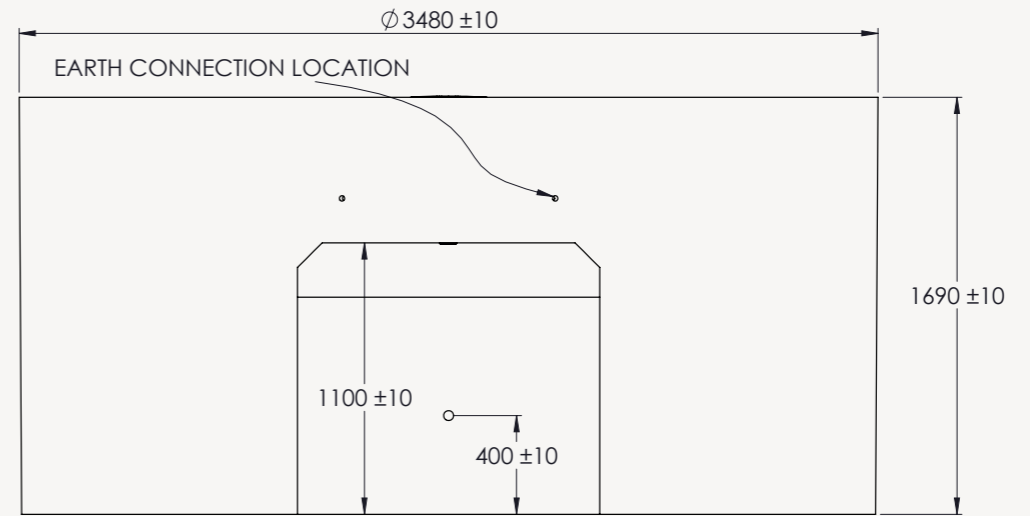

View the
Arena online

External Diameter 3500mm

Diameter	External 3500mm	Internal 3320mm
Height	External 1690mm	Internal 1590mm
Volume	9,150 L	
Dry Weight	7,000 Kg	
Wet Weight	16,150 Kg	
Bench Space	3.2m ²	

AERIAL DIMENSIONS

SKIMMER / STEP END VIEW

www.plungie.com
1300 PLUNGIE (758 644)