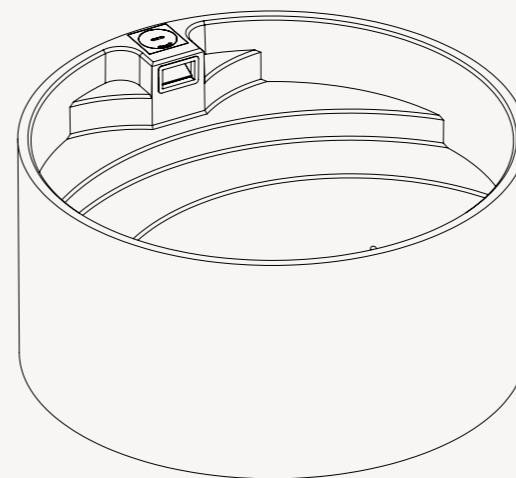

Plungie **Arena**
3.5m diameter

Plungie **Studio**
3.6m x 2.2m

Plungie **Original**
4.6m x 2.5m

Plungie **Max**
6m x 3m

Whilst Plungie Pty Ltd has made every effort to ensure the accuracy and effectiveness of this information, we make no representation as to the accuracy or effectiveness of the information and take no responsibility for any loss, damage or injury which may be caused as a direct or indirect result of the use of this information.

Plungie Arena

3.5m diameter

Say hello to the Plungie Arena - the precast concrete pool of your dreams! The perfect fit for any size yard, the Plungie Arena's round shape makes it the top choice for homeowners looking for a great solution for lounging or recreational swims.

View the
Arena online

External Diameter 3500mm

Diameter	External 3500mm	Internal 3320mm
Height	External 1690mm	Internal 1590mm
Volume	9,150 L	
Dry Weight	7,000 Kg	
Wet Weight	16,150 Kg	
Bench Space	3.2m ²	