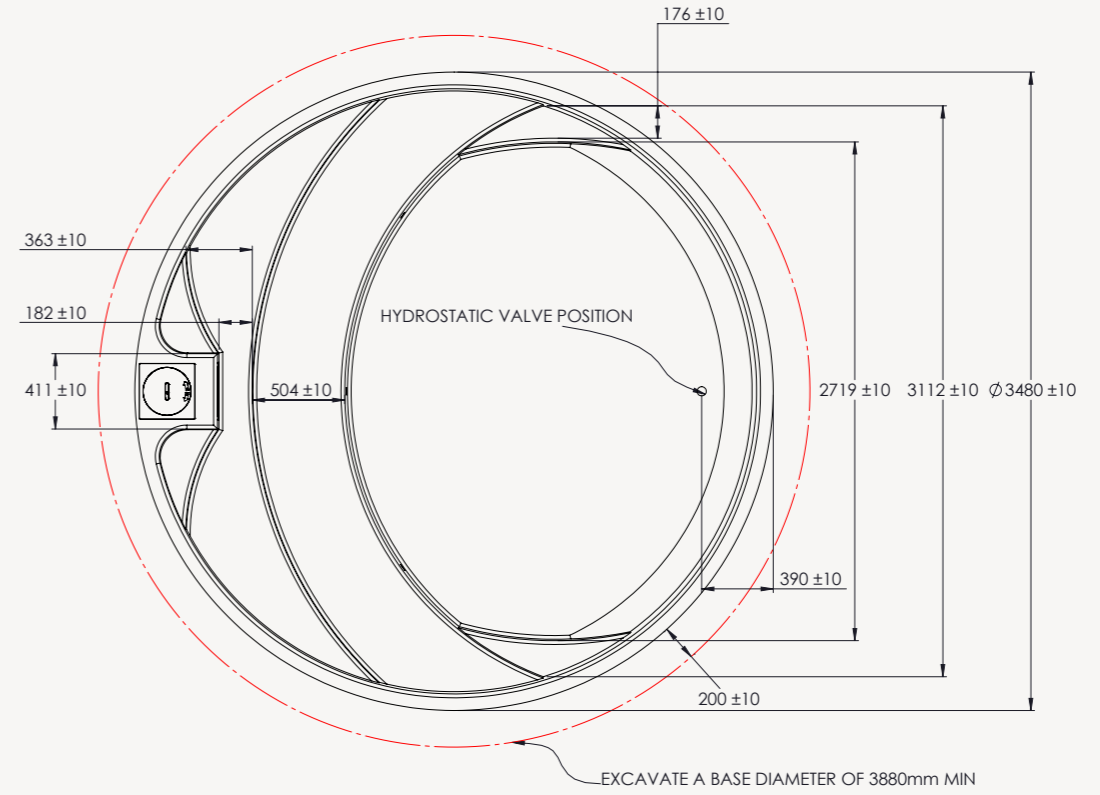

A circular pool 3.5m wide and with plenty of bench space, the Plungie Arena is the ideal pool for bringing together family and friends on hot summer days.

INCLUSIONS

- Highly engineered concrete pool shell
- High performance ecoFinish interior
- Spa electrics multi-coloured LED light
- Poolrite innoSkim skimmer box
- Pre-fitted hydrostatic valve
- Two (2) pre-plumbed returns
- 10 year structural warranty and internal ecoFinish warranty

View the
Arena online

External Diameter 3500mm

Diameter	External 3500mm	Internal 3320mm
Height	External 1690mm	Internal 1590mm
Volume	9,150 L	
Dry Weight	7,000 Kg	
Wet Weight	16,150 Kg	
Bench Space	3.2m ²	

AERIAL DIMENSIONS

SKIMMER / STEP END VIEW

www.plungie.com
1300 PLUNGIE (758 644)